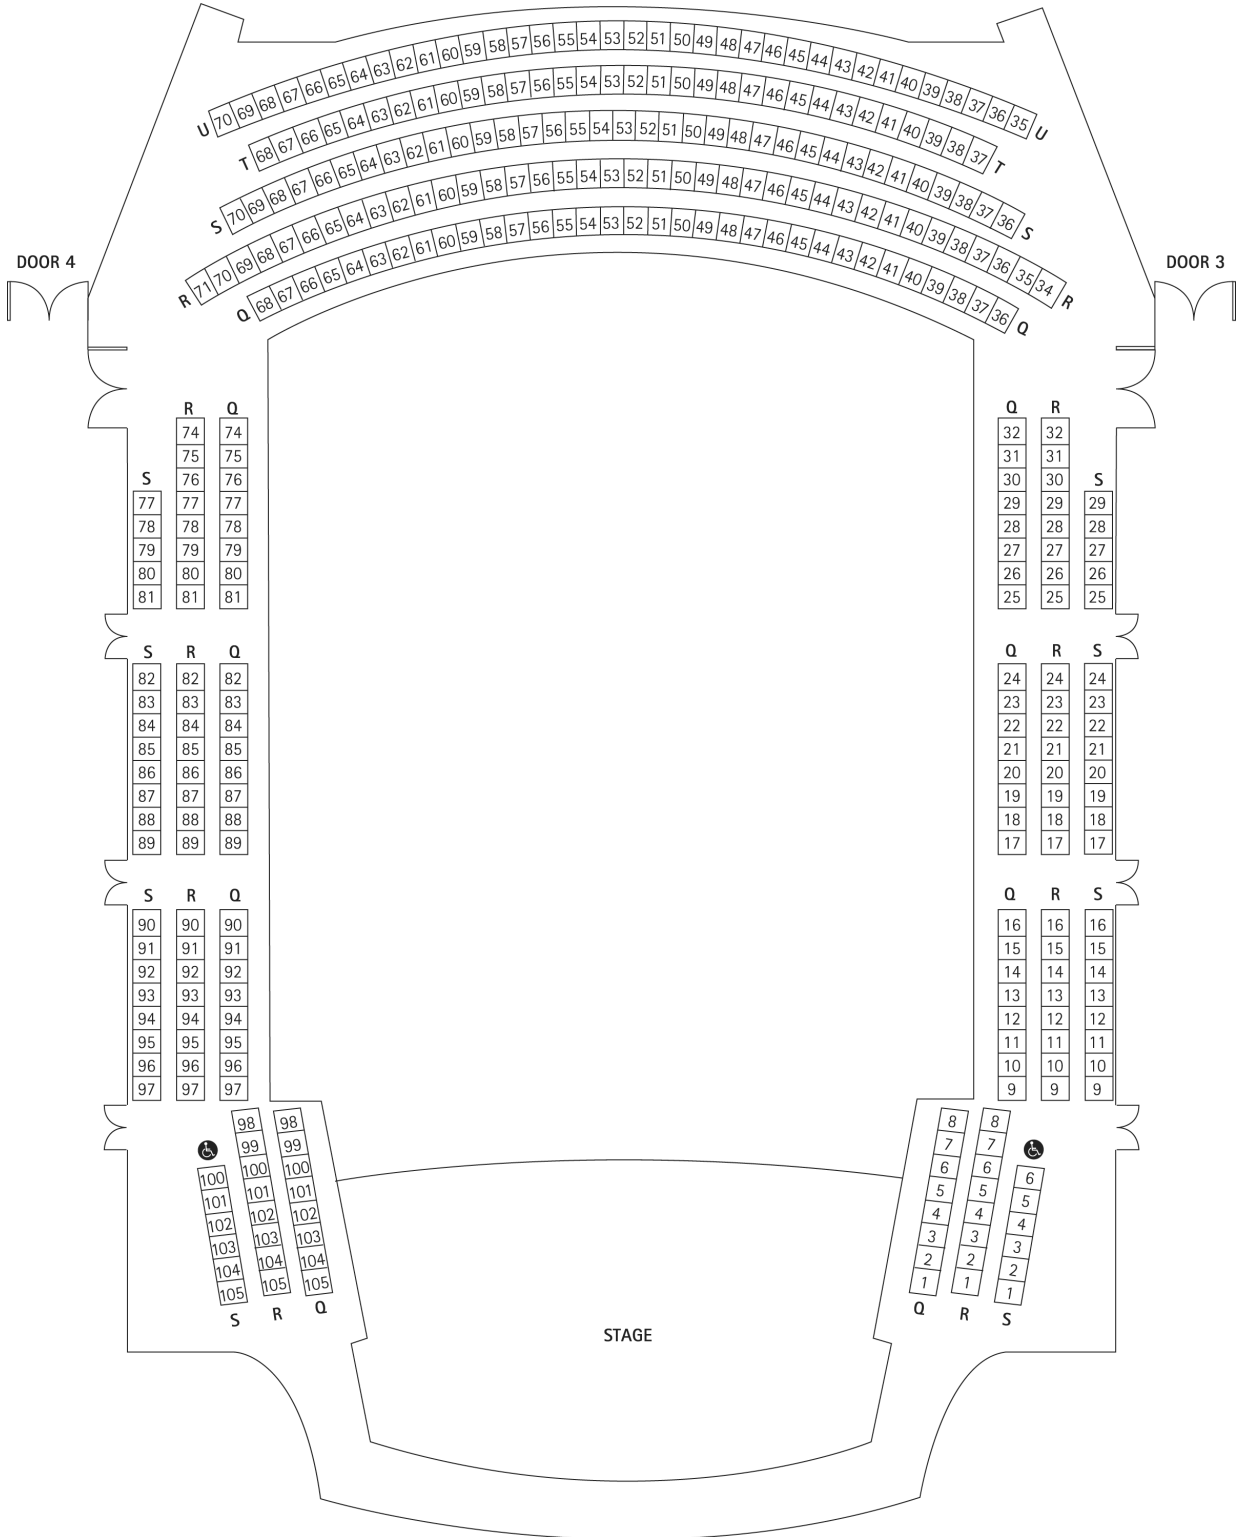

CITY RECITAL HALL

Level 1 seating plan

CITY RECITAL HALL

Level 2 seating plan

CITY RECITAL HALL

Level 3 seating plan