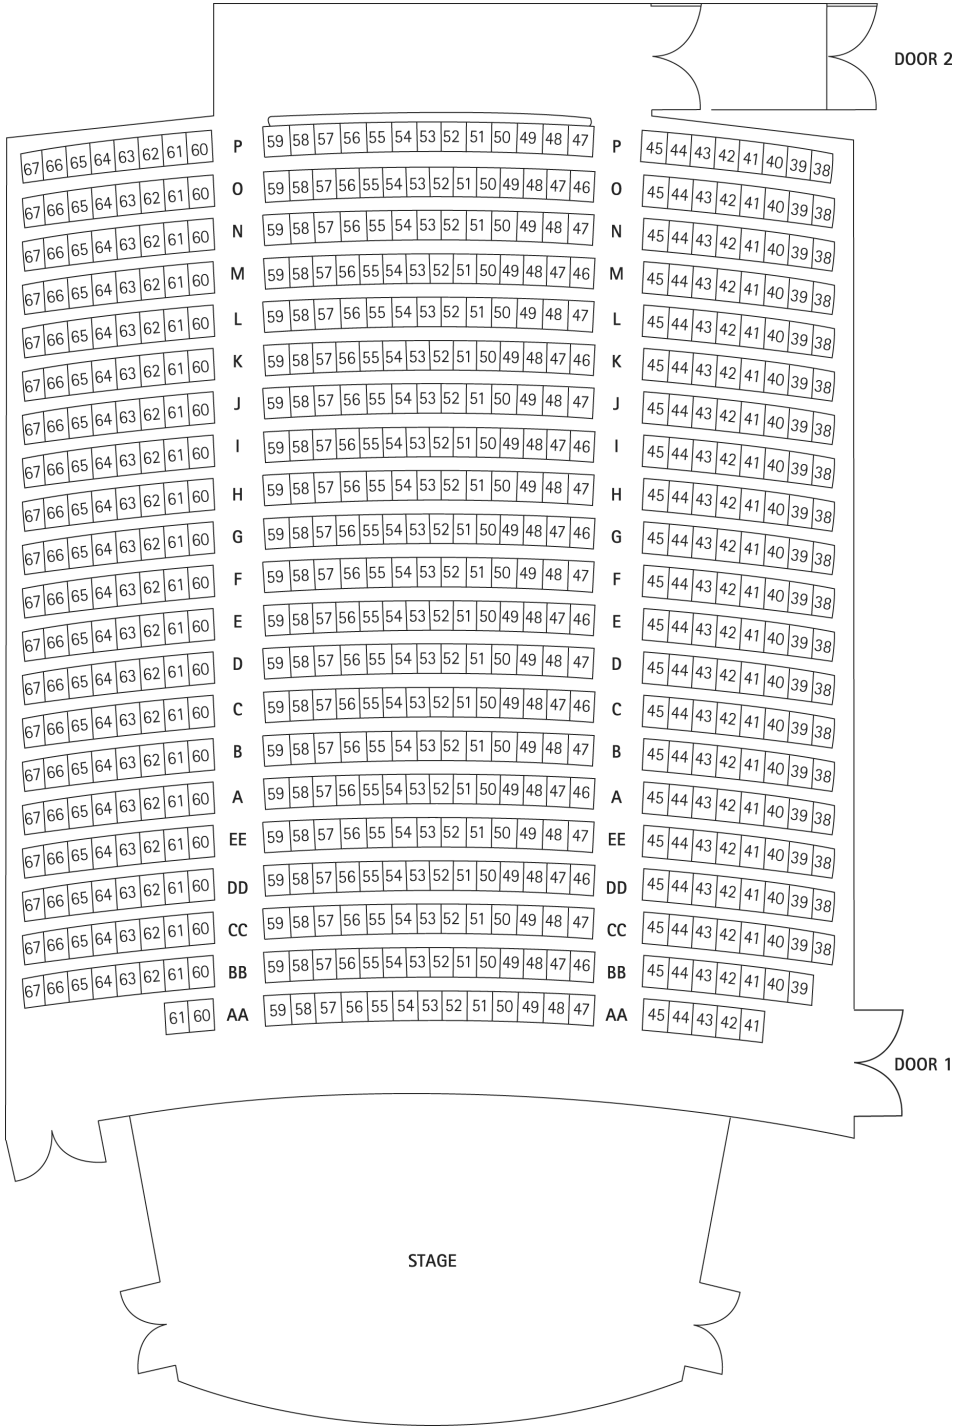

CITY RECITAL HALL

Level 1 seating plan

CITY RECITAL HALL

Level 2 seating plan

CITY RECITAL HALL

Level 3 seating plan